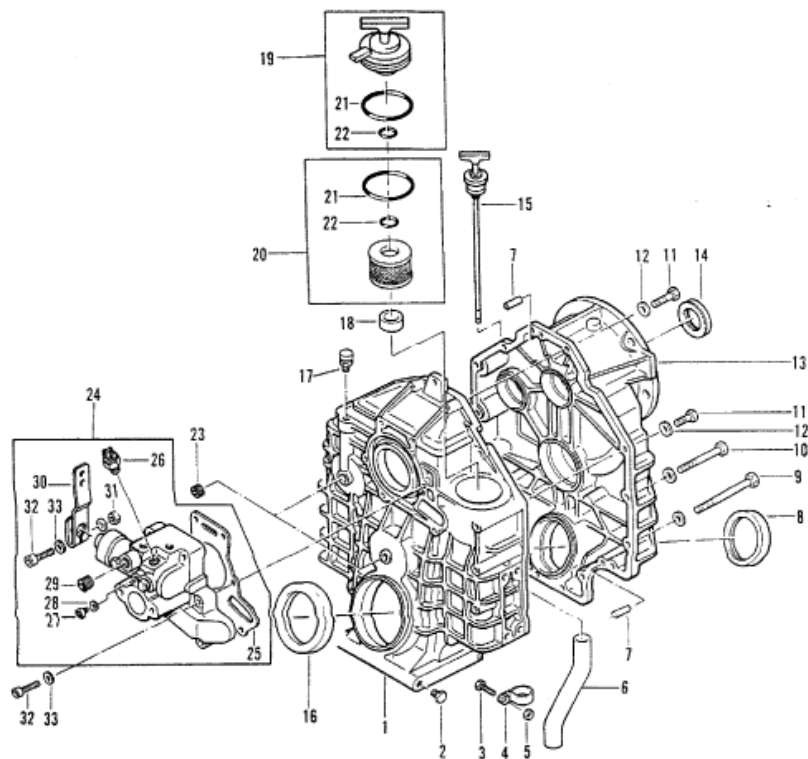

TRANSMISSION (V-DRIVE)

Parts List						
Ref	Class	Part	Description	Qty	Comment	Footnote
-		814437A 1	TRANSMISSION (1.5:1 RATIO)	1		
-		814438A 1	TRANSMISSION (2.0:1 RATIO)	1		
-		814439A 1	TRANSMISSION (2.5:1 RATIO)	1		
1		811961	HOUSING	1		
2	19	811966	PLUG	1		
3	10	811953	SCREW	1		
4	54	811965	CLAMP	1		
5	11	811954	NUT	1		
6	32	811962	SUCTION HOSE	1		
7	17	813291	DOWEL PIN	2		
8	26	811957	OIL SEAL	1		
9	10	813285	SCREW	2		
10	10	813284	SCREW	2		
11	10	813282	SCREW	12		
12	13	813281	LOCKWASHER	16		
13		811960	HOUSING	1		
14	26	813286	OIL SEAL	1		
15		811964	DIPSTICK	1		
16	26	811956	OIL SEAL	1		
17		813280	VENT CAP	1		
18	12	813303	WASHER	1		
19	36	811963	FILTER COVER KIT (INCLUDES	1		
20	35	815419	FLUID FILTER KIT	1		
21	25	813407	O-RING	1		
22	25	813406	O-RING	1		
23	22	813302	PLUG	2		
24		813295	CONTROL BLOCK	1		
25	27	813301	GASKET	1		
26	87	813300	NEUTRAL SAFETY SWITCH	1		
27	10	813296	SCREW	1		
28	12	811958	WASHER	1		
29	22	811959	PLUG	1		
30		813298	SHIFT LEVER	1		
31	11	813299	NUT	1		
32	10	813294	SCREW	7		
33	13	813293	LOCKWASHER	7		